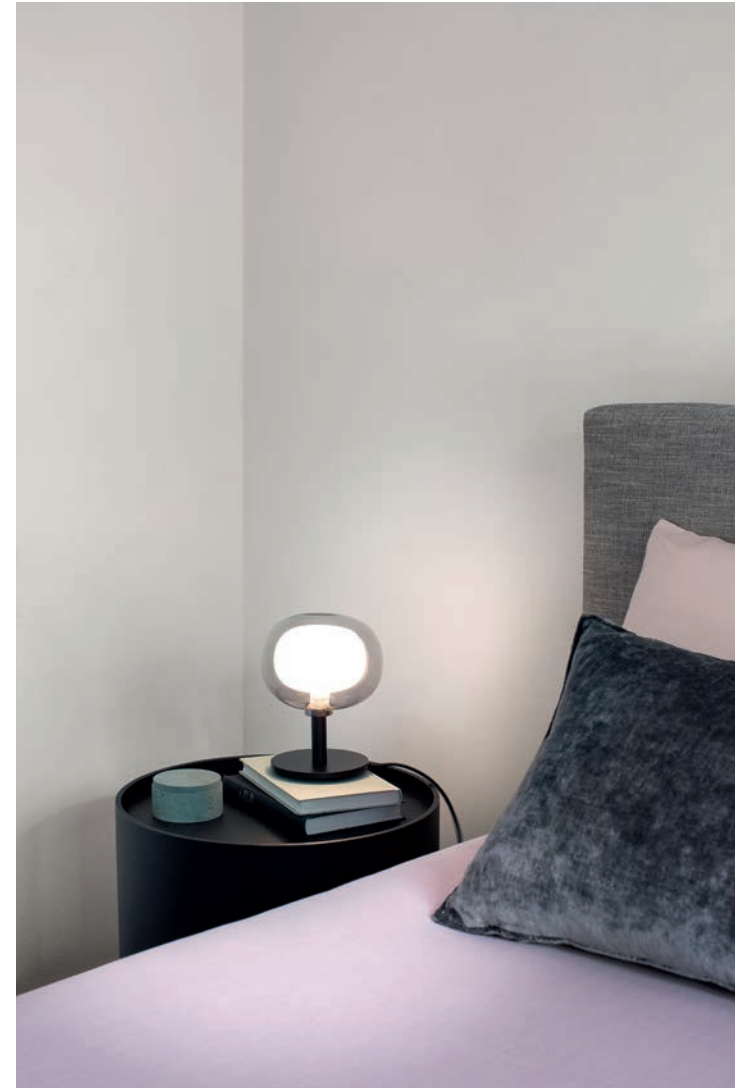

NABILA 552.12 / matte black + brushed brass + clear glass